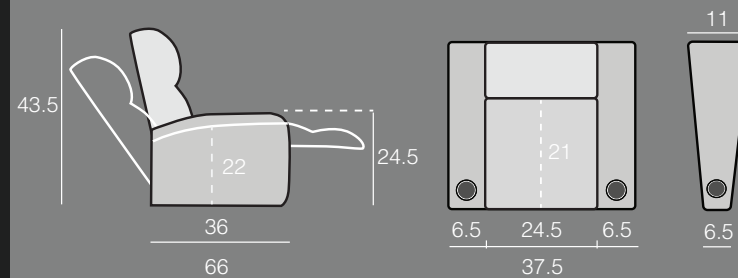

SPECIFICATIONS

Two Arm
37.5 X 36 X 43.5

Right Arm
31 X 36 X 43.5

Left Arm
31 X 36 X 43.5

Left Arm + Right Wedge
42 X 36 X 43.5

Right Wedge
35.5 X 36 X 43.5

Armless
24.5 X 36 X 43.5

Most popular layouts shown below. Many other configurations available upon request.

2 Straight
68.5 X 36 X 43.5

3 Straight
99.5 X 36 X 43.5

4 Straight
130.5 X 36 X 43.5

4 Straight W/ Middle Love
124 X 36 X 43.5

2 Curved
73 X 38 X 43.5

3 Curved
108.5 X 40 X 43.5

4 Curved
144 X 42 X 43.5

4 Curved W/ Middle Love
133 X 40 X 43.5

Measurements shown in inches as Width x Depth x Height.

Specifications are correct at time of printing and are subject to change without notice.

TURBO-XL700-v.2016-1

Swivel Tray Table

Removable Armrest

iPad & Tablet Holder